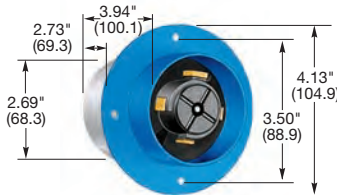

HBL26522

IP30
SUITABILITY

Plugs

Description	Cord Dia.	Catalog Number	
Black phenolic interior with yellow thermoplastic sleeve over steel housing.	.920"-1.450" (23.36-36.83)	HBL26419	-
Black phenolic interior with blue thermoplastic sleeve and steel housing.	1.00"-1.50" (25.40-38.10)	-	HBL26519

IP30
SUITABILITY

Flanged Inlets

Description	Catalog Number	
Black phenolic interior with steel housing and flange.	HBL26422	-
Black phenolic interior with steel housing and flange with blue finish.	-	HBL26522