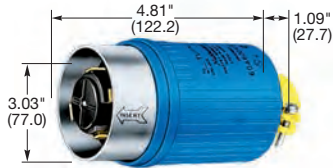

HBL26519

IP30
SUITABILITY

Plugs

Description	Cord Dia.	Catalog Number	
Black phenolic interior with yellow thermoplastic sleeve over steel housing.	.920"-1.450" (23.36-36.83)	HBL26419	-
Black phenolic interior with blue thermoplastic sleeve and steel housing.	1.00"-1.50" (25.40-38.10)	-	HBL26519

IP30
SUITABILITY

Flanged Inlets

Description	Catalog Number	
Black phenolic interior with steel housing and flange.	HBL26422	-
Black phenolic interior with steel housing and flange with blue finish.	-	HBL26522