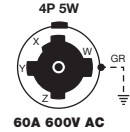

## Plugs

Description	Cord Dia.	Catalog Number	
Black phenolic interior with yellow thermoplastic sleeve over steel housing.	.920"-1.450" (23.36-36.83)	<b>HBL26419</b>	-
Black phenolic interior with blue thermoplastic sleeve and steel housing.	1.00"-1.50" (25.40-38.10)	-	<b>HBL26519</b>