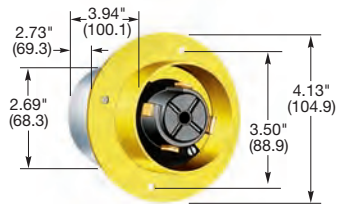

HBL26422

IP30
SUITABILITY

Plugs

Description	Cord Dia.	Catalog Number	
Black phenolic interior with yellow thermoplastic sleeve over steel housing.	.920"-1.450" (23.36-36.83)	HBL26419	-
Black phenolic interior with blue thermoplastic sleeve and steel housing.	1.00"-1.50" (25.40-38.10)	-	HBL26519

IP30
SUITABILITY

Flanged Inlets

Description	Catalog Number	
Black phenolic interior with steel housing and flange.	HBL26422	-
Black phenolic interior with steel housing and flange with blue finish.	-	HBL26522