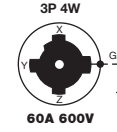

## Plugs

Description	Cord Dia.	Catalog Number	
Black phenolic interior with yellow thermoplastic sleeve over steel housing.	.920"-1.450" (23.36-36.83)	<b>HBL26419</b>	-
Black phenolic interior with blue thermoplastic sleeve and steel housing.	1.00"-1.50" (25.40-38.10)	-	<b>HBL26519</b>